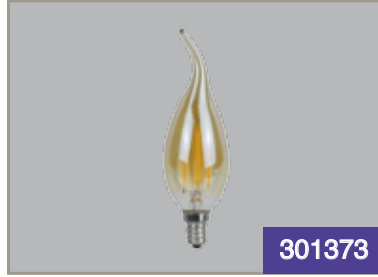

4W-E14 C35 GOLD CAM FİLAMENT LED AMPUL ₺19,00
(Gold Cam 2200K)

Koli Miktarı :50 Adet
Duy :E14
Gerilim :AC 220V

301373